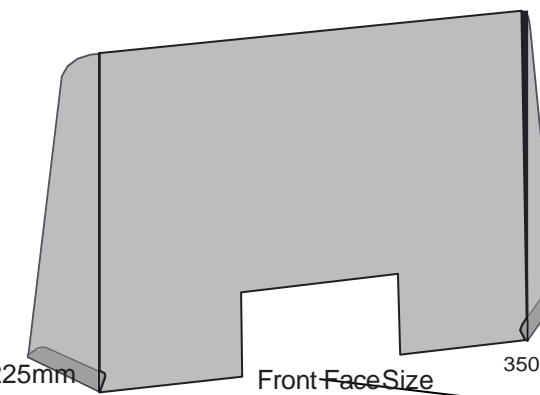

### PCC750 Series

175mm  
Return

Front FaceSize

350 x 175mm Cutout

Front Face Size  
**PCC7580** 800mm Wide  
**PCC75120** 1200mm Wide  
**PCC75150** 1500mm Wide

750mm High

### PC950 Series

225mm  
Return

Front FaceSize

Front Face Size  
**PC9580** 800mm Wide  
**PC95120** 1200mm Wide  
**PC95150** 1500mm Wide

950mm High

### PCC950 Series

225mm  
Return

Front FaceSize

350 x 175mm Cutout

Front Face Size  
**PCC9580** 800mm Wide  
**PCC95120** 1200mm Wide  
**PCC95150** 1500mm Wide

950mm High

Card Machine  
Cutout Option  
Also Available