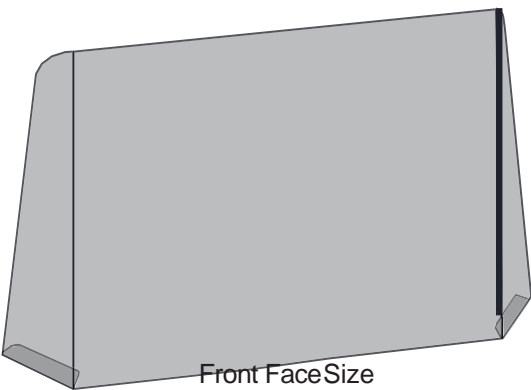

PC950 Series

225mm
Return

Front FaceSize

Front Face Size
PC9580 800mm Wide
PC95120 1200mm Wide
PC95150 1500mm Wide

950mm High