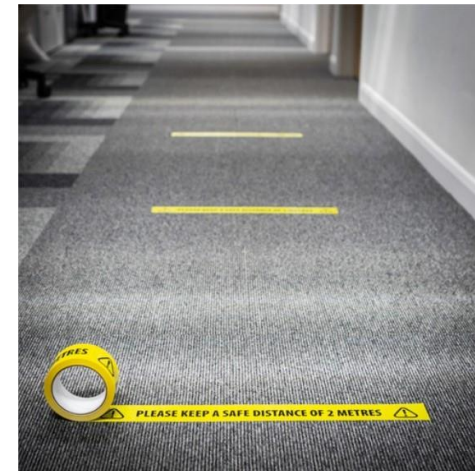

## DESCRIPTION

Help customers and staff remember to keep 2m apart in the workplace. Printed on slip-resistant floor vinyl, ideal for medium-to-high traffic use, adheres to a range of surfaces. Choose from either standard messaging or include your own branding. Packed in 10s.

C100F 300 x 300mm  
C101F 450 x 450mm  
C102F 600 x 600mm

C100A 300 x 300mm  
C101A 450 x 450mm  
C102A 600 x 600mm

C100B 300 x 300mm  
C101B 450 x 450mm  
C102B 600 x 600mm

F100A 900 x 150mm

B100A 48mm x 33m roll of tape, suitable for sticking to a range of surfaces.