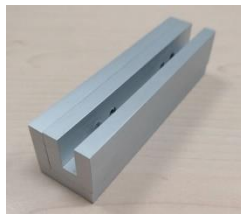

Front Face Size

SS7580 800mm Wide

SS75120 1200mm Wide

SS75150 1500mm Wi

Bespoke sizes available. Installation service available