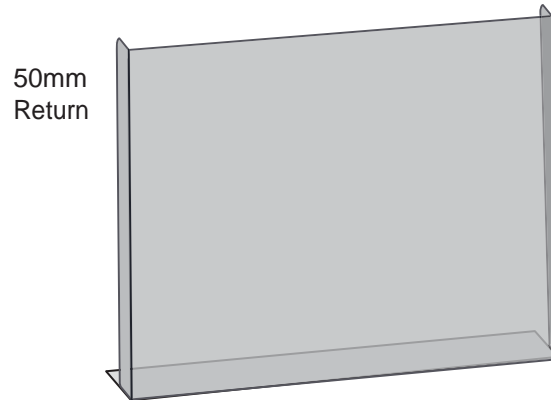

PM950 Series

50mm Return

Front Face Size
PM9540 400mm Wide
PM9560 600mm Wide
PM9580 800mm Wide
PM95120 1200mm Wide
PM95150 1500mm Wide

950mm High