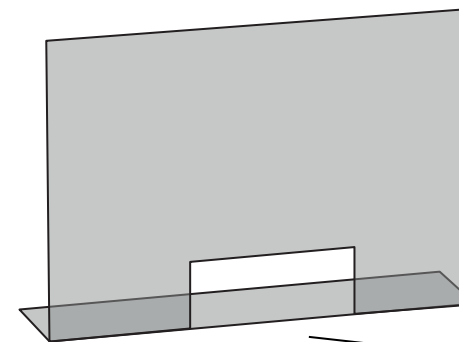

### SCC750 Series

Front Face Size  
**SCC7580** 800mm Wide  
**SCC75120** 1200mm Wide  
**SCC75150** 1500mm Wide

750mm High

150mm  
Return

Front FaceSize

350 x 175mm Cutout

### SC950 Series

Front Face Size  
**SC9540** 400mm Wide  
**SC9560** 600mm Wide  
**SC9580** 800mm Wide  
**SC95120** 1200mm Wide  
**SC95150** 1500mm Wide

950mm High

175mm  
Return

### SCC950 Series

Front Face Size  
**SCC9580** 800mm Wide  
**SCC95120** 1200mm Wide  
**SCC95150** 1500mm Wide

950mm High

Return 175mm  
350 x 175mm Cutout

Card Machine  
Cutout Option  
Also Available