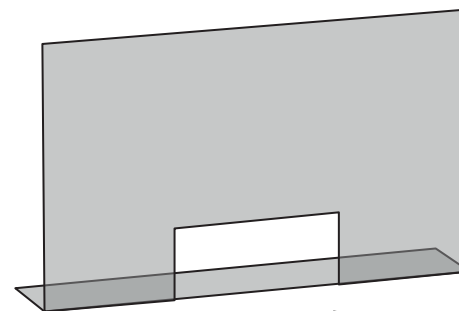

### SC750 Series

Front Face Size  
**SC7540** 400mm Wide  
**SC7560** 600mm Wide  
**SC7580** 800mm Wide  
**SC75120** 1200mm Wide  
**SC75150** 1500mm Wide

750mm High

150mm  
Return

Front FaceSize

### SCC750 Series

Front Face Size  
**SCC7580** 800mm Wide  
**SCC75120** 1200mm Wide  
**SCC75150** 1500mm Wide

750mm High

150mm  
Return

Front FaceSize

350 x 175mm Cutout