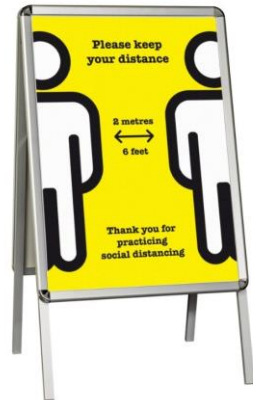

G100B A2 - 420 x 594mm