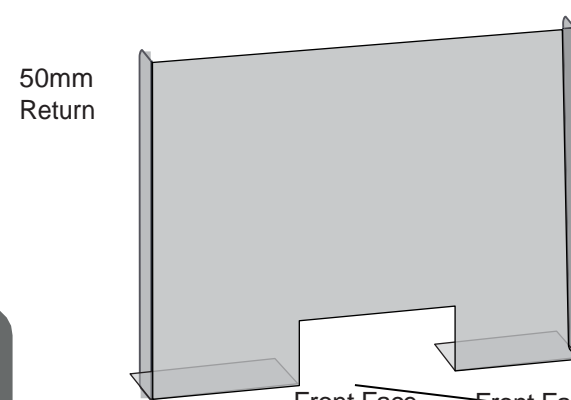

PMC950 Series

50mm Return

Front Face Size

Front Face Size
PMC9580 800mm Wide
PMC95120 1200mm Wide
PMC95150 1500mm Wide

950mm High

Front Face Size
350 x 175mm Cutout

Card Machine
Cutout Option
Also Available