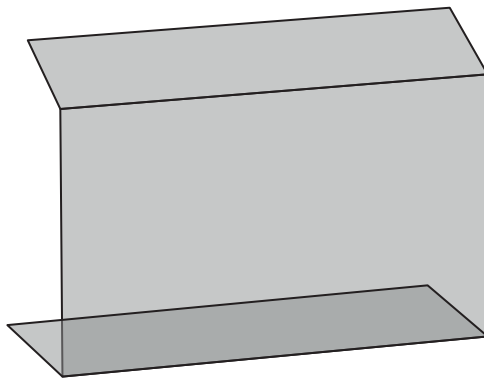

SLOPE TOP COUNTER SCREEN

DESCRIPTION

5mm clear acrylic self mounting. Can be free standing for low use areas or VHB taped or screwed through base return.

STC500 Series

Front Face Size
STC5080 800mm Wide
STC50100 1000mm Wide
STC50120 1200mm Wide
STC50150 1500mm Wide

500mm Overall High

200mm
Return

Front Face Size