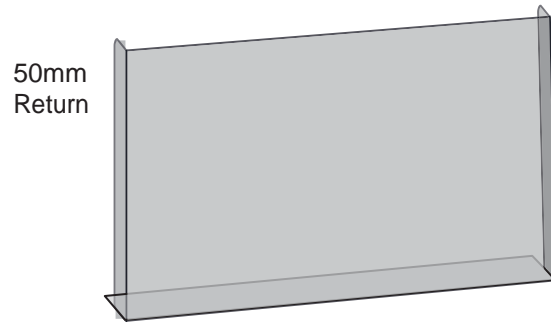

Front Face Size

PREMIUM MODULAR SCREEN

DESCRIPTION

5mm clear acrylic self mounting with flaps for VHB tape or screws. Can be mounted together to make one continuous run by joining the side flaps.

PM750 Series

Front Face Size

Front Face Size
PM7540 400mm Wide
PM7560 600mm Wide
PM7580 800mm Wide
PM75120 1200mm Wide
PM75150 1500mm Wide

750mm High